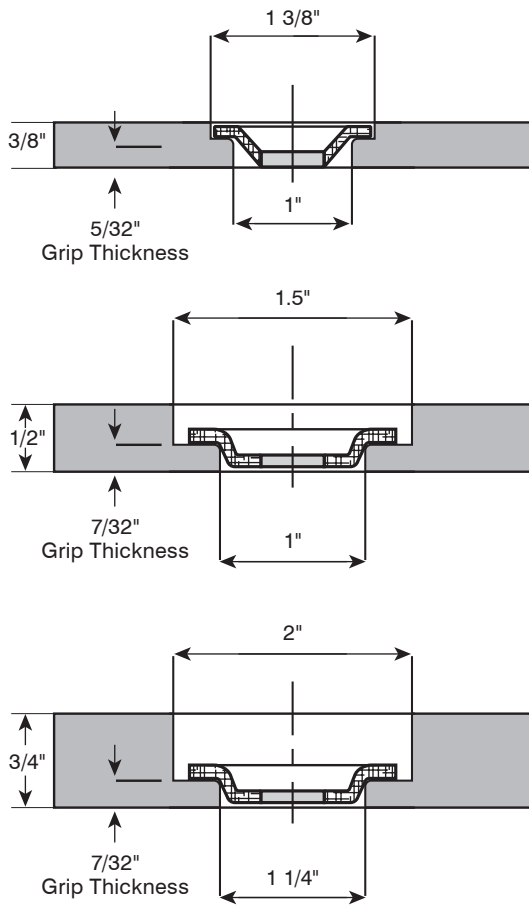

WELD WASHER/SPADE BIT INSTALLATION RECOMMENDATIONS

Installation Recommendations

- 18" - 12" e/e typical
- 12" e/e for cold climate installations
- Other fasteners available upon request