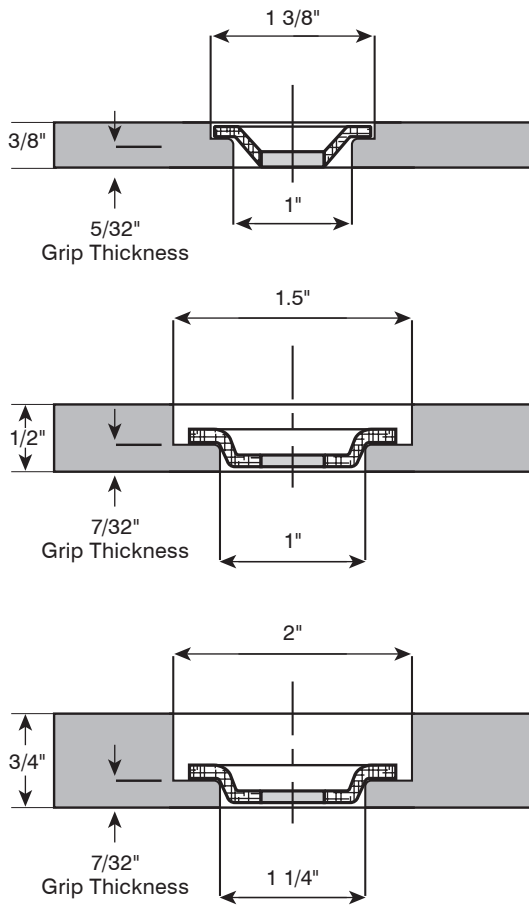

WELD WASHER/SPADE BIT INSTALLATION RECOMMENDATIONS

Installation Recommendations

- 18" - 12" e/e typical
- 12" e/e for cold climate installations
- Other fasteners available upon request