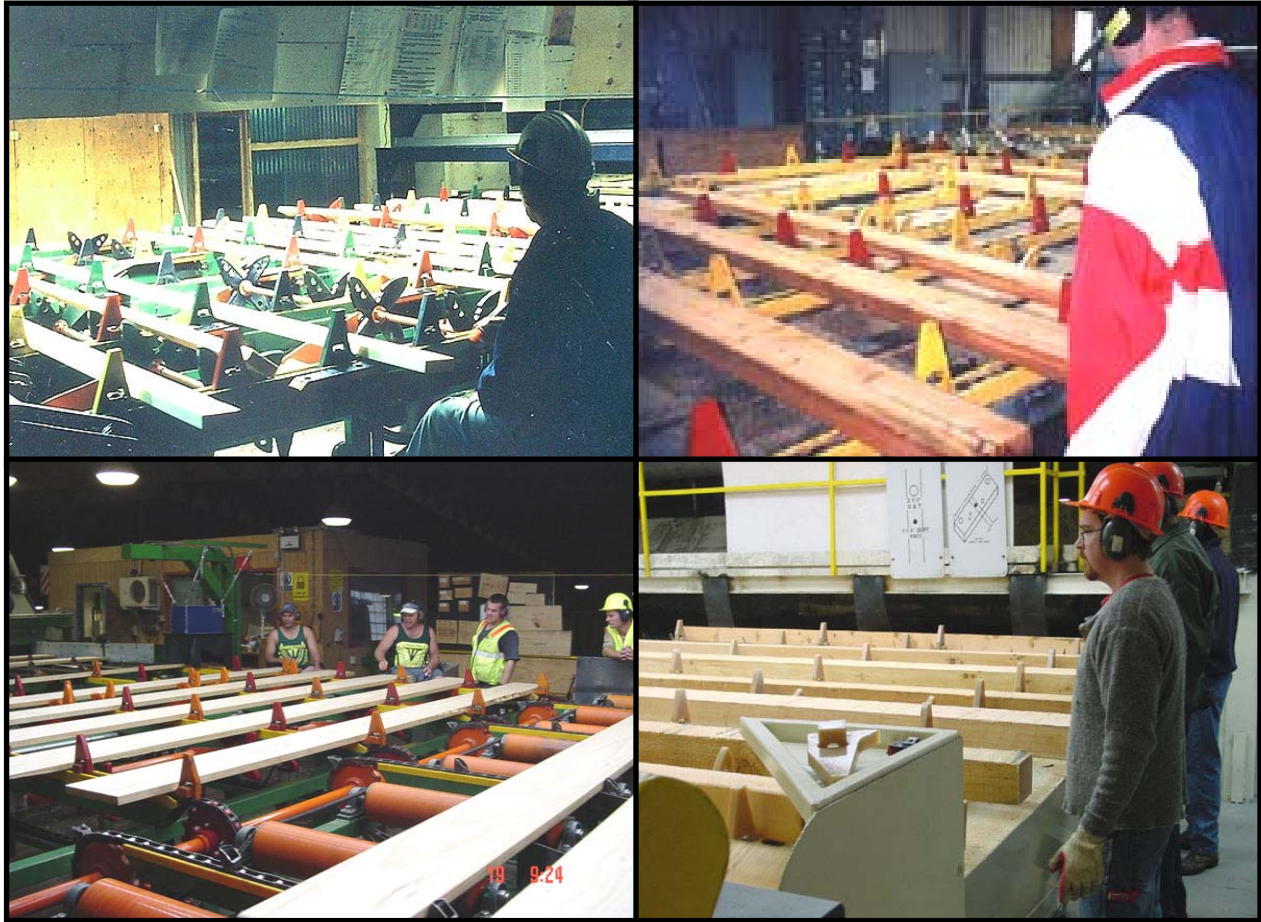

**SHARK FIN™**  
BOARD TURNING SYSTEMS

***ELIMINATES CARPAL TUNNEL  
SYNDROME(CTS) & REPETITIVE  
STRAIN INJURIES!***

**SHARK FIN™**  
BOARD TURNING SYSTEMS

**- FINALLY, A PROVEN SOLUTION!**

- **MANUAL LUMBER GRADING IS ABOUT PEOPLE, THEIR PHYSICAL & MENTAL ABILITY TO MAKE SPLIT SECOND, ACCURATE DECISIONS WITH NO TOLERANCE FOR ERROR.**
- **WHY SUBMIT YOUR HIGHLY TRAINED & SKILLED GRADERS TO BOARD HANDLING WHEN THEY ARE PAID TO GRADE LUMBER NOT TURN IT?**
- **SHARK FIN™ AUTOMATIC BOARD TURNING SYSTEMS ARE INERTIA DRIVEN TO FIT ON EXISTING, LUGGED GRADER CHAIN TABLES!**
- **SHARK FIN™ IS QUICK TO INSTALL, HAS PROVEN TO REDUCE AND ELIMINATE INJURY & RETURN INJURED GRADERS TO PRODUCTIVE WORK.**
- **CALL US: 1-833-381-1195**  
**www.redwoodplastics.com**