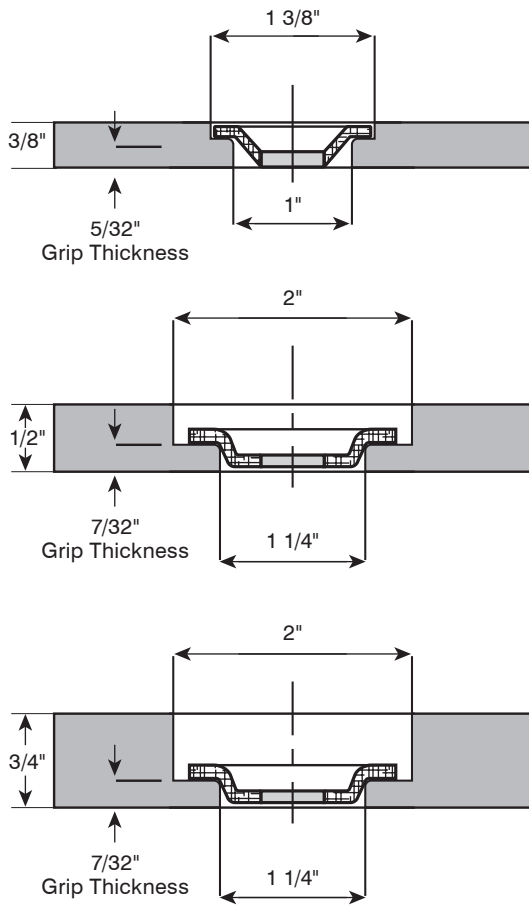

WELD WASHER/SPADE BIT INSTALLATION RECOMMENDATIONS

Installation Recommendations

- 18" - 12" e/e typical
- 12" e/e for cold climate installations
- Other fasteners available upon request