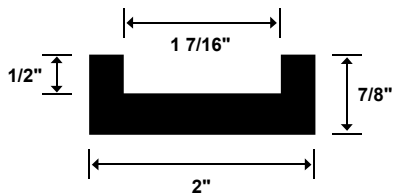

REDCO™ CHAIN CHANNEL PROFILES

Prolong Chain Life | Reduce Noise | Reduce Power Consumption

Redco™ C2060 Channel

Part #: R-13858

Redco™ 81X Channel

Part #: R-5007

Redco™ 81X High-Side Channel

Part #: R-9087

Redco™ HD-81X Channel

Part #: R-10576

Redco™ H78 Channel

Part #: R-10148

Redco™ H82 Channel

H82, WR78HD, WR82

Part #: R-4540

Channel Stocked in 10' Lengths Standard Color: Yellow