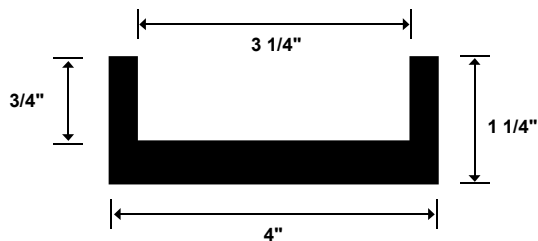

REDCO™ CHAIN CHANNEL PROFILES

Prolong Chain Life | Reduce Noise | Reduce Power Consumption

Redco™ C2060 Channel

Part #: R-13858

Redco™ 81X Channel

Part #: R-5007

Redco™ 81X High-Side Channel

Part #: R-9087

Redco™ HD-81X Channel

Part #: R-10576

Redco™ H78 Channel

Part #: R-10148

Redco™ H82 Channel

H82, WR78HD, WR82

Part #: R-4540

Channel Stocked in 10' Lengths Standard Color: Yellow