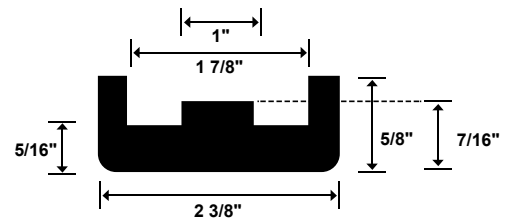

Redco™ 81X E Trak Channel

Part #: R-5007-E

Redco™ 81XHH/C188/H78

E Trak Channel

Part #: R-10148-E

Redco™ C2060

2" Steel Channel Insert

Part #: R-28853