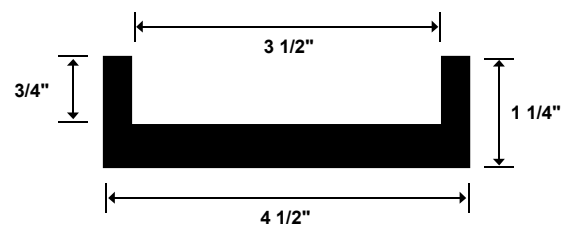

REDCO™ CHAIN CHANNEL PROFILES

Prolong Chain Life | Reduce Noise | Reduce Power Consumption

Redco™ C2060 Channel

Part #: R-13858

Redco™ 81X Channel

Part #: R-5007

Redco™ 81X High-Side Channel

Part #: R-9087

Redco™ HD-81X Channel

Part #: R-10576

Redco™ H78 Channel

Part #: R-10148

Redco™ H82 Channel

H82, WR78HD, WR82

Part #: R-4540

Channel Stocked in 10' Lengths Standard Color: Yellow