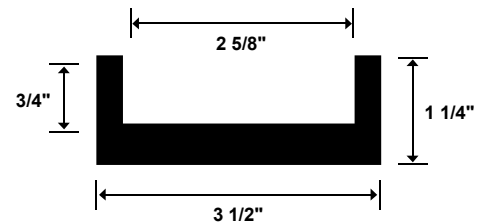

REDCO™ CHAIN CHANNEL PROFILES

Prolong Chain Life | Reduce Noise | Reduce Power Consumption

Redco™ C2060 Channel

Part #: R-13858

Redco™ 81X Channel

Part #: R-5007

Redco™ 81X High-Side Channel

Part #: R-9087

Redco™ HD-81X Channel

Part #: R-10576

Redco™ H78 Channel

Part #: R-10148

Redco™ H82 Channel

H82, WR78HD, WR82

Part #: R-4540

Channel Stocked in 10' Lengths Standard Color: Yellow