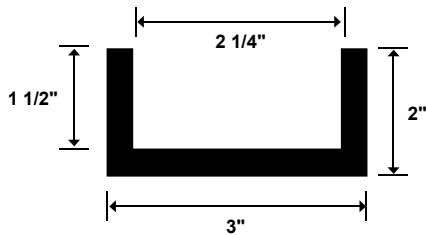

REDCO™ CHAIN CHANNEL PROFILES

Prolong Chain Life | Reduce Noise | Reduce Power Consumption

Redco™ C2060 Channel

Part #: R-13858

Redco™ 81X Channel

Part #: R-5007

Redco™ 81X High-Side Channel

Part #: R-9087

Redco™ HD-81X Channel

Part #: R-10576

Redco™ H78 Channel

Part #: R-10148

Redco™ H82 Channel

H82, WR78HD, WR82

Part #: R-4540

Channel Stocked in 10' Lengths Standard Color: Yellow