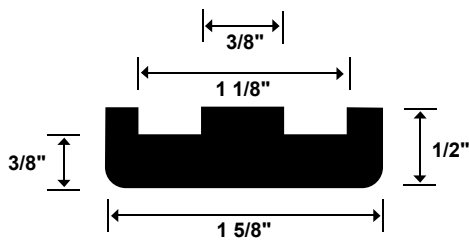

Redco™ 81X E Trak Channel

Part #: R-5007-E

Redco™ 81XHH/C188/H78

E Trak Channel

Part #: R-10148-E

Redco™ C2060

2" Steel Channel Insert

Part #: R-28853