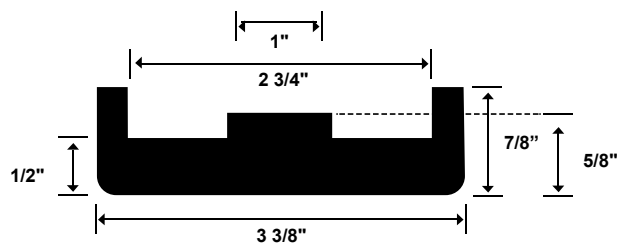

Redco™ 81XHH

4" Steel Channel Insert

Part #: R-28857