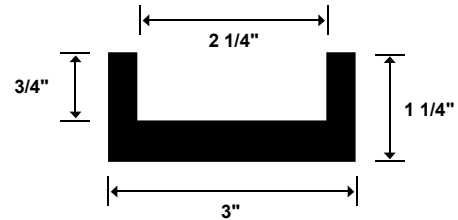

REDCO™ CHAIN CHANNEL PROFILES

Prolong Chain Life | Reduce Noise | Reduce Power Consumption

Redco™ C2060 Channel

Part #: R-13858

Redco™ 81X Channel

Part #: R-5007

Redco™ 81X High-Side Channel

Part #: R-9087

Redco™ HD-81X Channel

Part #: R-10576

Redco™ H78 Channel

Part #: R-10148

Redco™ H82 Channel

H82, WR78HD, WR82

Part #: R-4540

Channel Stocked in 10' Lengths Standard Color: Yellow