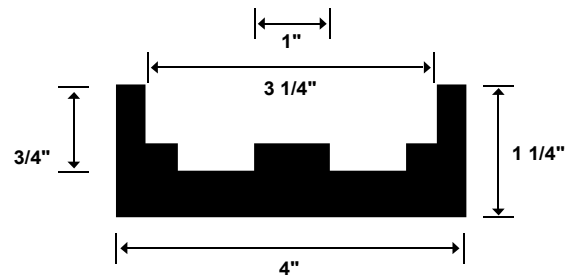

Redco™ 81XHH/C188/H78

E Trak Channel

Part #: R-10148-E