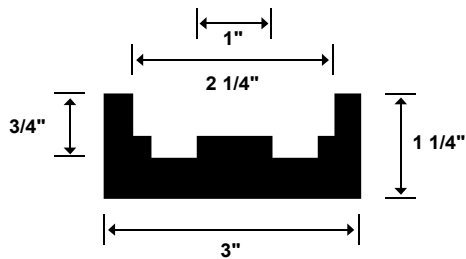

REDCO™ CHAIN CHANNEL PROFILES (con't)

Easy to Install | Lightweight | Custom Profiles Available

Redco™ 81X E Trak Channel

Part #: R-5007-E