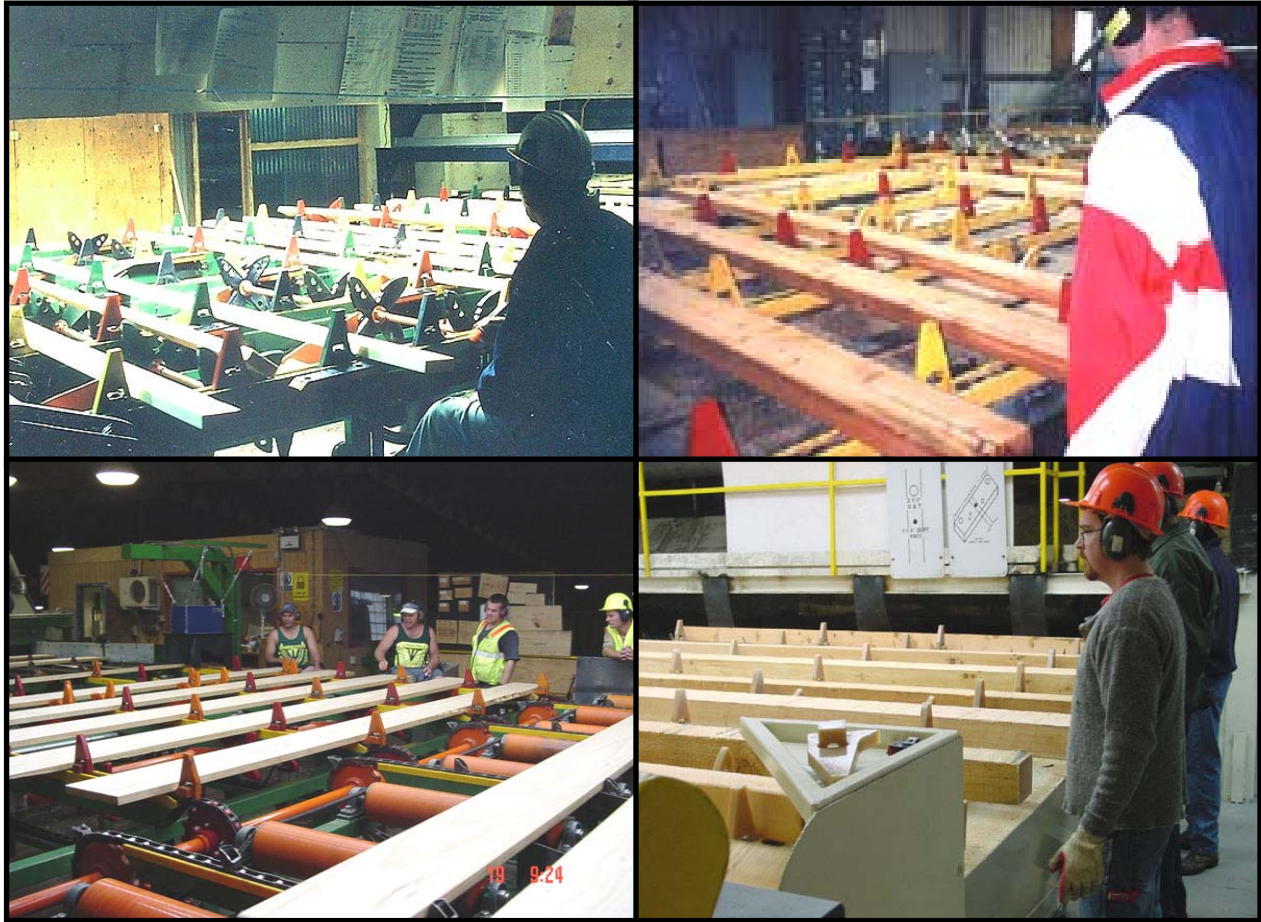

SHARK FIN™
BOARD TURNING SYSTEMS

***ELIMINATES CARPAL TUNNEL
SYNDROME(CTS) & REPETITIVE
STRAIN INJURIES!***

SHARK FIN™
BOARD TURNING SYSTEMS

- FINALLY, A PROVEN SOLUTION!

- **MANUAL LUMBER GRADING IS ABOUT PEOPLE, THEIR PHYSICAL & MENTAL ABILITY TO MAKE SPLIT SECOND, ACCURATE DECISIONS WITH NO TOLERANCE FOR ERROR.**
- **WHY SUBMIT YOUR HIGHLY TRAINED & SKILLED GRADERS TO BOARD HANDLING WHEN THEY ARE PAID TO GRADE LUMBER NOT TURN IT?**
- **SHARK FIN™ AUTOMATIC BOARD TURNING SYSTEMS ARE INERTIA DRIVEN TO FIT ON EXISTING, LUGGED GRADER CHAIN TABLES!**
- **SHARK FIN™ IS QUICK TO INSTALL, HAS PROVEN TO REDUCE AND ELIMINATE INJURY & RETURN INJURED GRADERS TO PRODUCTIVE WORK.**